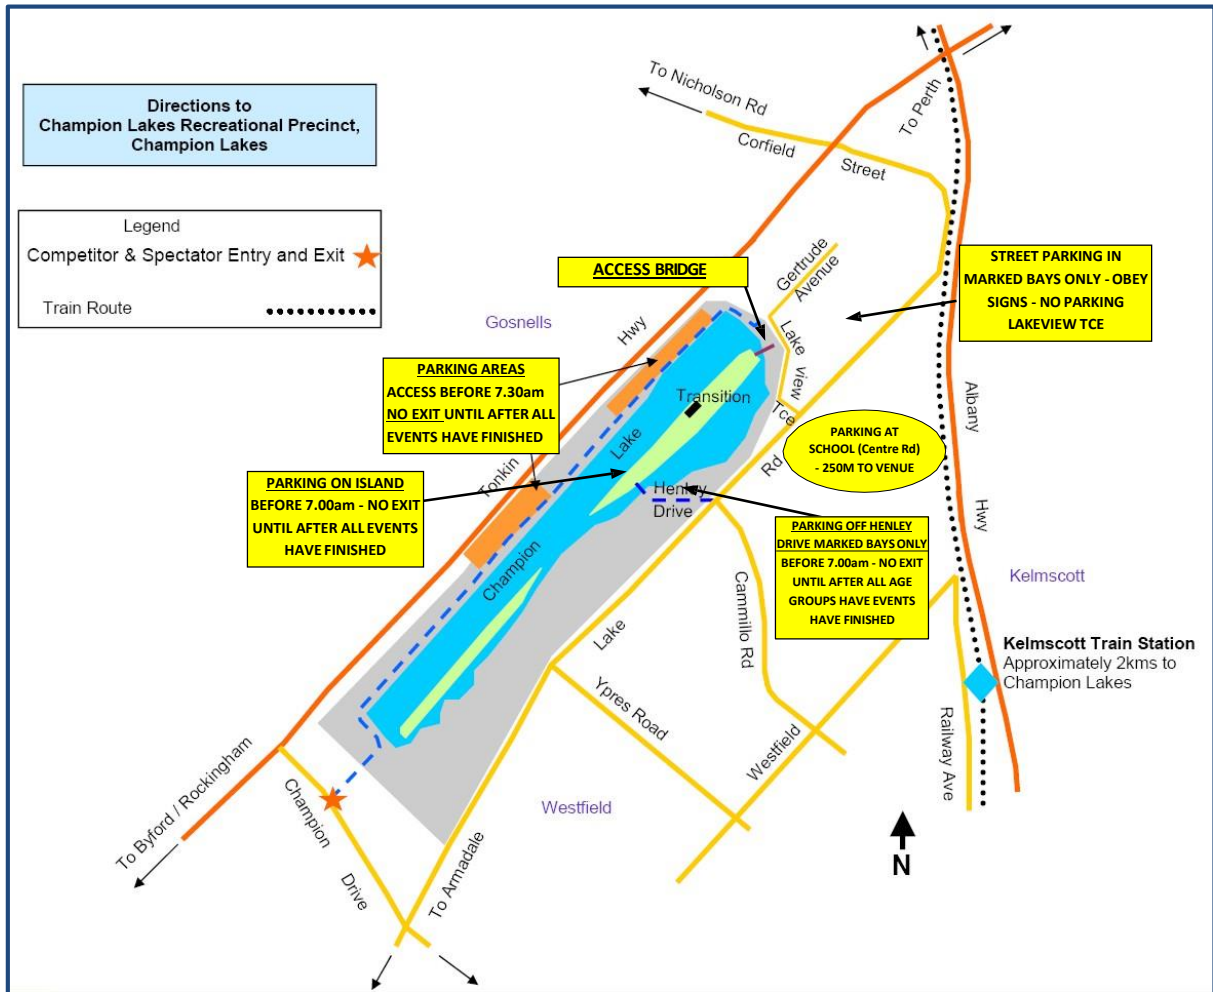

# Venues West CHAMPION LAKES REGATTA CENTRE LOCATION PLAN

**PLEASE NOTE: ACCESS BRIDGE IS PEDESTRIANS ONLY, VEHICLES PARKING INSIDE THE EVENT PRECINCT WILL NOT BE PERMITTED TO LEAVE THE VENUE ONCE EVENTS HAVE STARTED. EXIT FROM PARKING WILL BE AVAILABLE AFTER ALL EVENTS HAVE BEEN COMPLETED. IF YOU WISH TO LEAVE DIRECTLY AFTER YOUR EVENT (i.e. TADPOLES OR SHORT COURSE) PLEASE PARK AT THE SCHOOL ON CENTRE ROAD. THERE IS NO STREET PARKING ALONG LAKEVIEW TCE OR LAKE ROAD AS THIS PART OF THE COURSE. PLEASE OBEY**